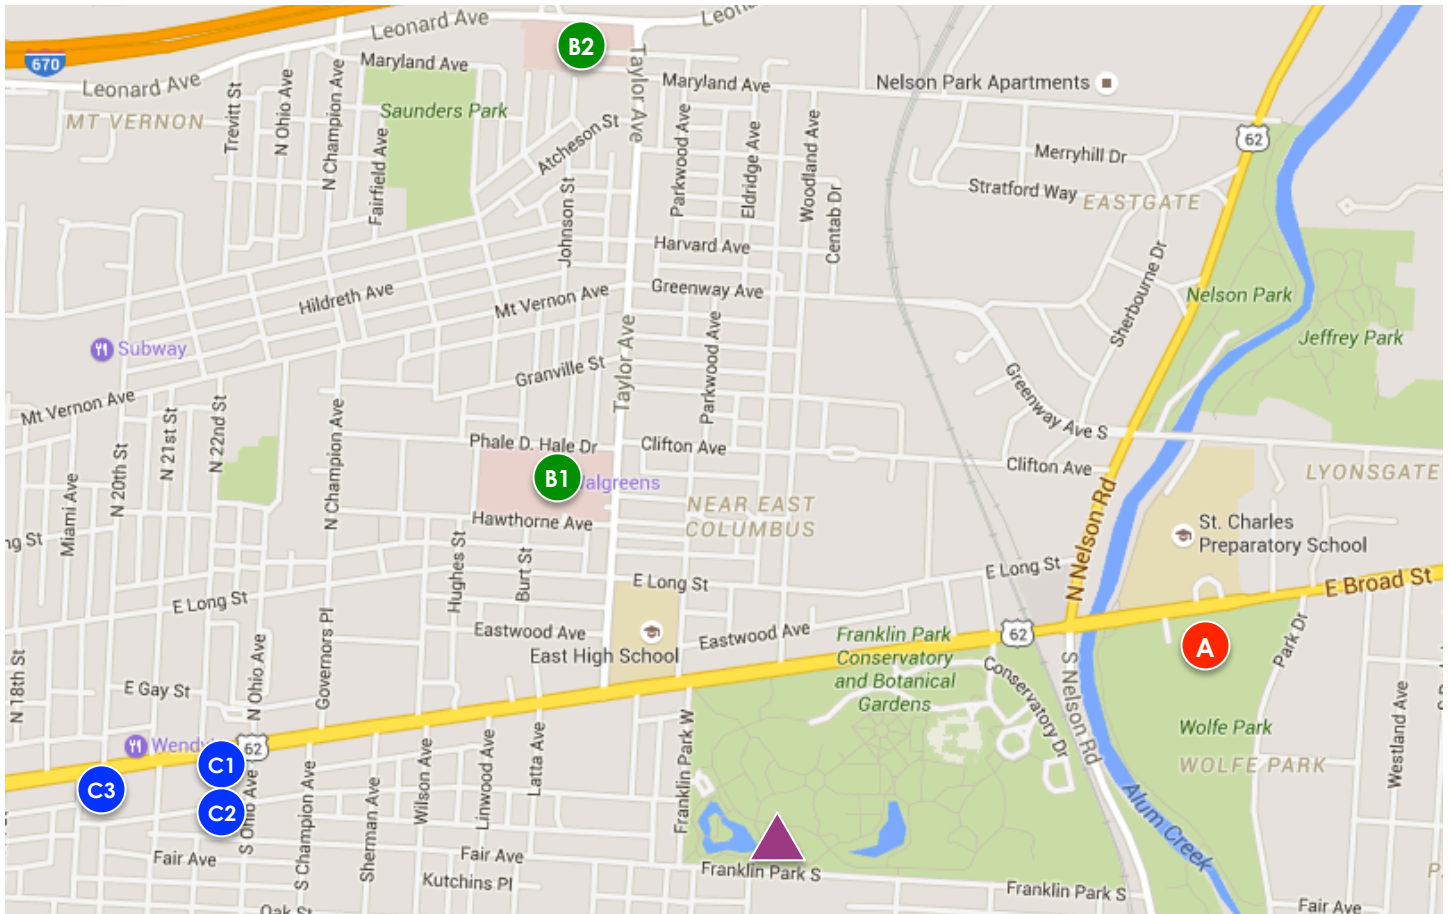

MAY 25 – 26, 2019  
 10 AM – 8PM SAT | 10 AM – 6 PM SUN  
 FREE EVENT

# FREE GENERAL PUBLIC PARKING & SHUTTLE

Key	Location	Address	Shuttle Service Available
<b>A</b>	Wolfe Park <i>[handicap preferred]</i>		Yes
<b>B1</b>	OSU Medical East- Designated Lots	181 Taylor Ave	Yes This lot runs an hour before and an hour after the festival.
<b>B2</b>	Care Point East	543 Taylor Ave	Yes
<b>C1</b>	Jerry Hammonds Center	1111 E. Broad Street	Yes
<b>C2</b>	Jerry Hammonds Center	1185 E. Broad Street	Yes
<b>C3</b>	Red Cross	995 E. Broad Street	Yes
	Shuttle Pick Up Location at Franklin Park		

**Do NOT park on the adjoining streets around Franklin Park. Violators will be ticketed or towed. Do NOT park on the grass at any of the public parking lots.**