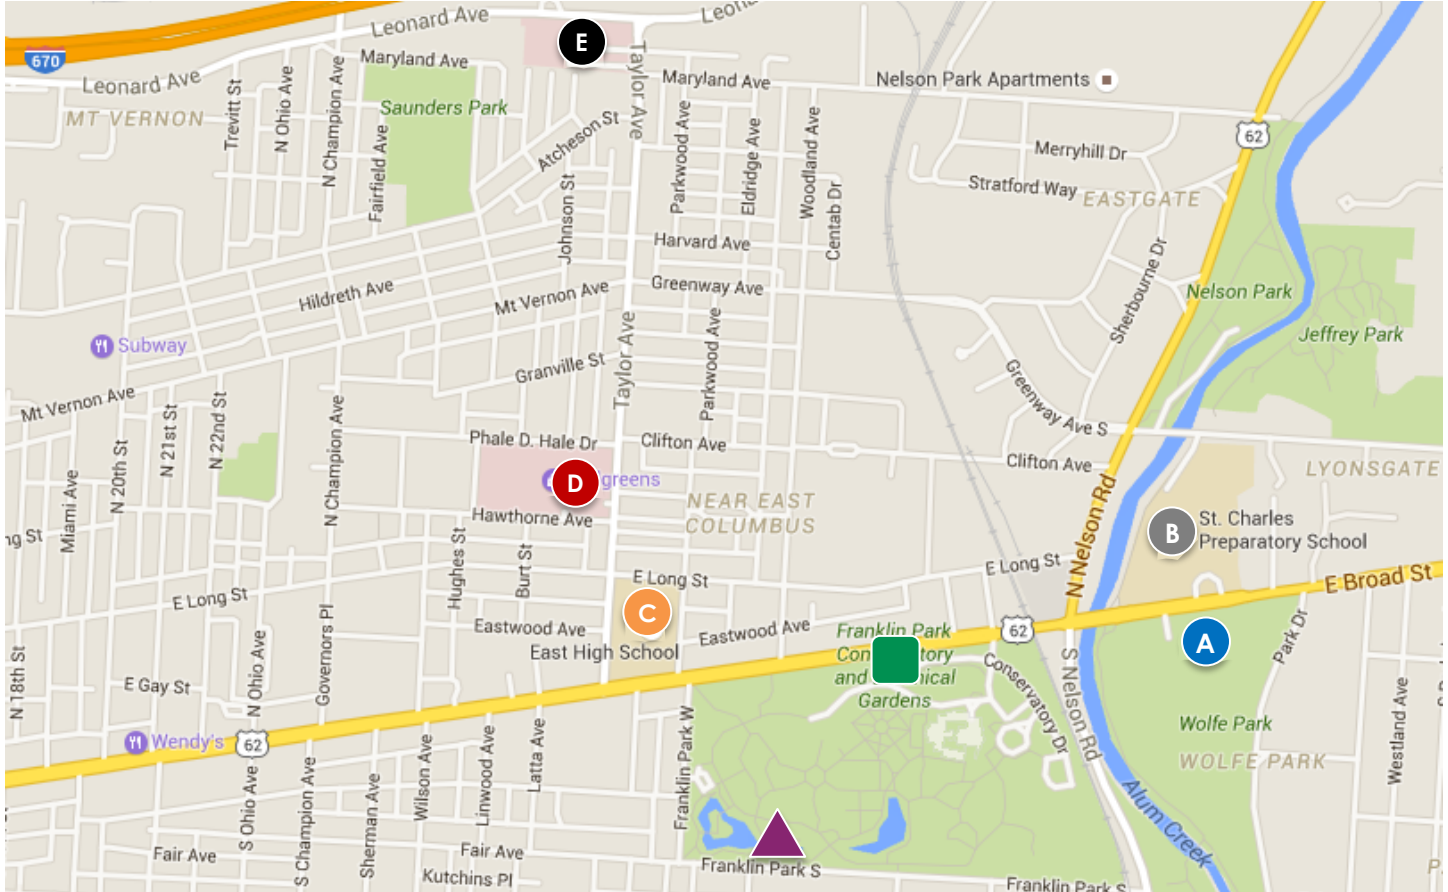

MAY 25-26, 2024
 10 AM – 8PM SAT | 10 AM – 6 PM SUN
 FREE EVENT

FREE GENERAL PUBLIC PARKING & SHUTTLE

All Lots Have Shuttle Service 1 Hour Before to 1 Hour After the Festival.

Key	Location	Address	Shuttle Service Available
A	Wolfe Park <i>[handicap preferred]</i>		Yes
B	St. Charles High School <i>[handicap preferred]</i>	2010 E. Broad Street	Yes
C	East High School	1500 E. Broad Street	Yes
D	OSU Medical East-Designated Lots	181 Taylor Ave	Yes – located at East High School Near Intersection: E Long Street & Taylor Ave
E	Care Point East	543 Taylor Ave	Yes
	Handicap and Uber/Lyft Drop Off		
	Shuttle Pick Up Location at Franklin Park		

Do NOT park on the adjoining streets around Franklin Park. Violators will be ticketed or towed.
Do NOT park on the grass at any of the public parking lots.