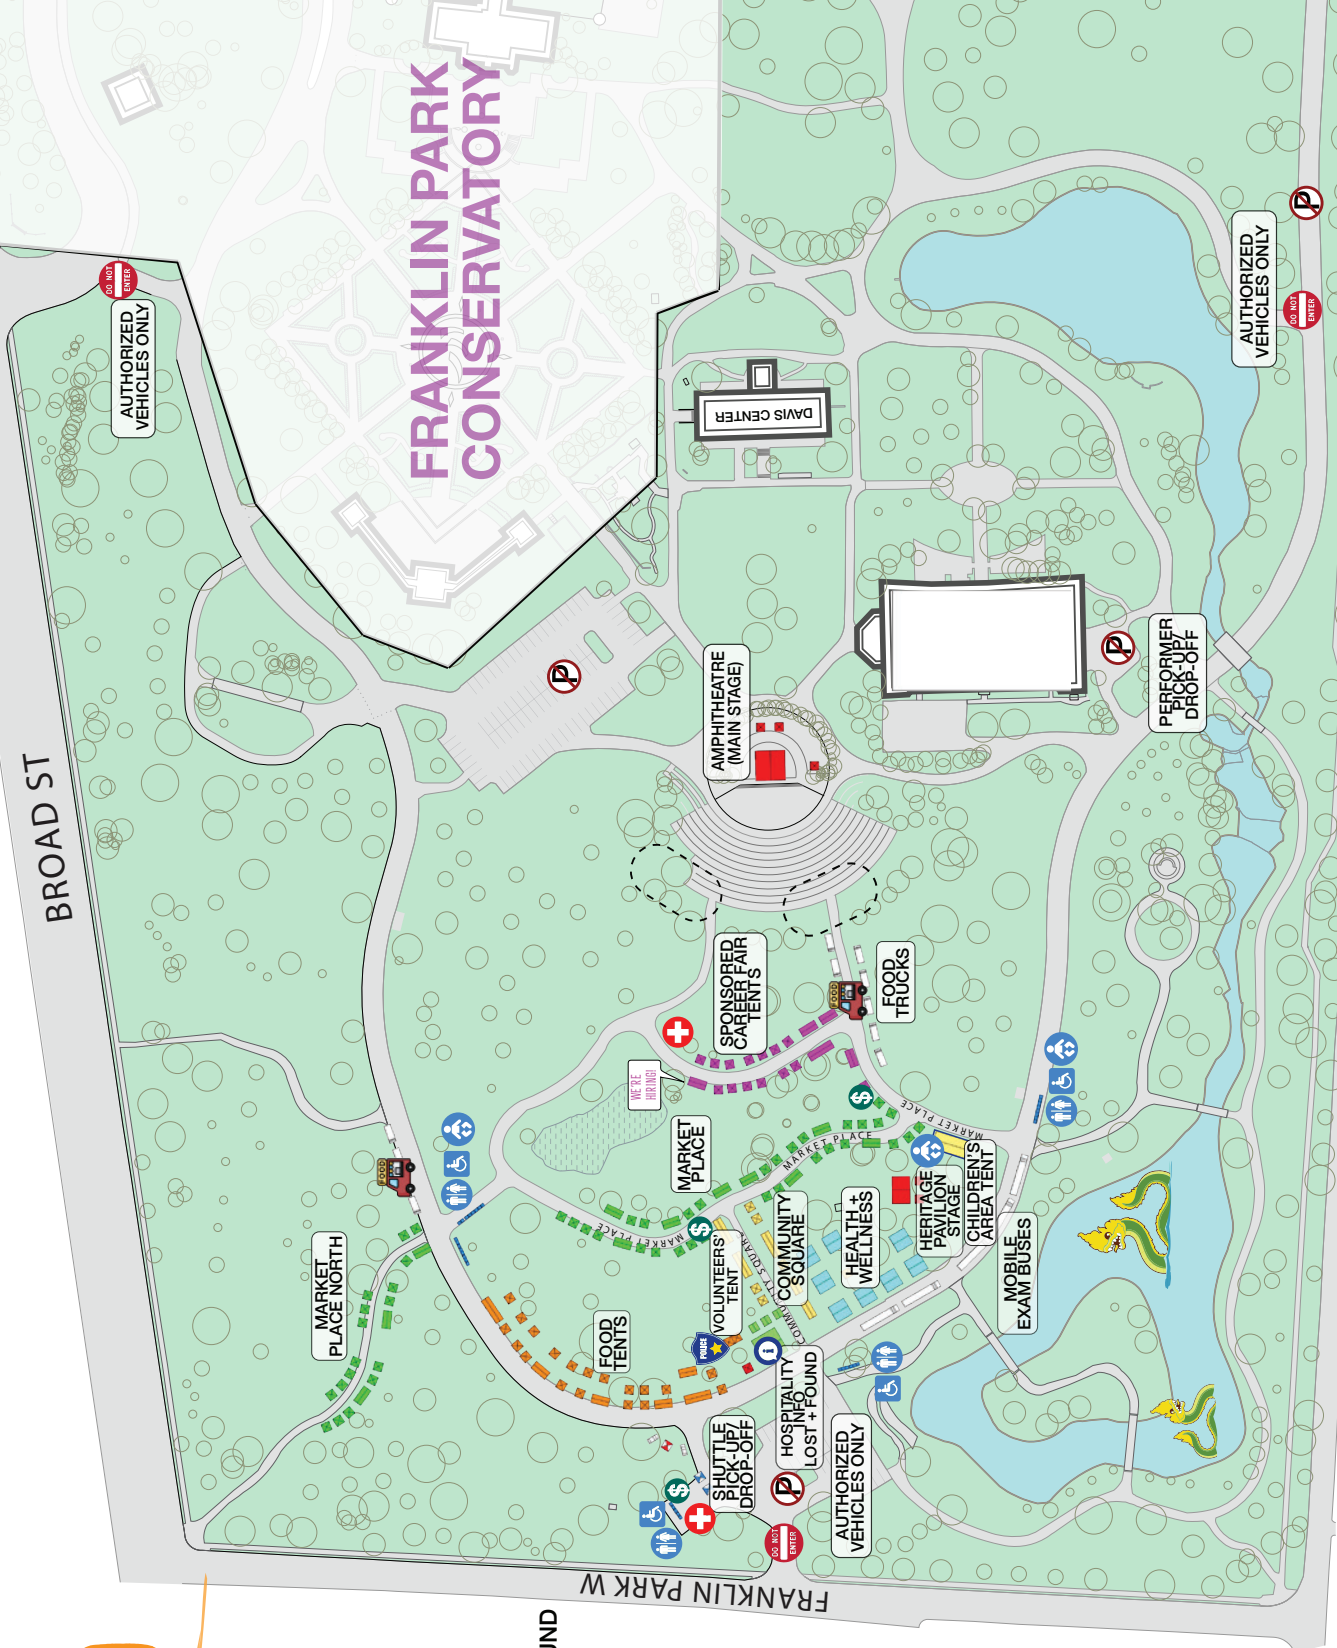

MAP LEGEND

-  POLICE
-  FIRST AID
-  PORTABLE TOILET
-  W/ CHANGING STATIONS
ADA ACCESSIBLE
-  BABY CHANGING STATION
-  INFORMATION / LOST + FOUND
-  FOOD TRUCKS
-  NO PUBLIC PARKING
-  ATM
-  FOOD VENDORS
-  MARKET PLACE
-  HEALTH / WELLNESS TENTS
-  EXHIBIT COUNTRY TENT
-  SPONSORED
CAREER FAIR TENTS

MAP GO!
↑

WELCOME TO Asian FESTIVAL 2026